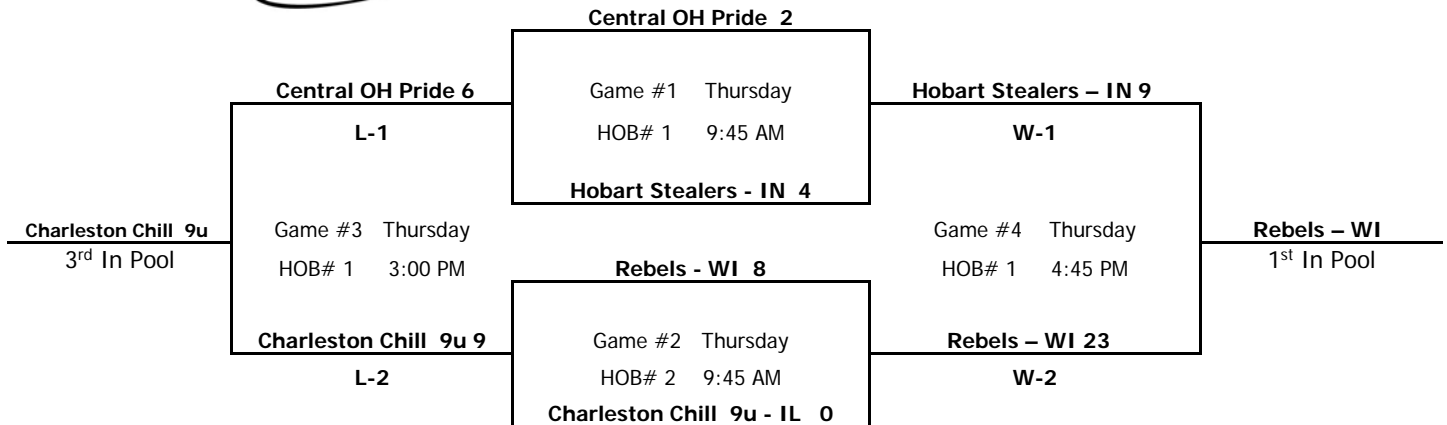

Age:  
10u B

NSA World Series

**Pool "A"**

**HOB = HOBART**

Loser of Game #4 is 2nd Place in Pool. Loser of Game #3 is 4th in Pool

Age:  
10u B

NSA World Series

**Pool "B"**

**HOB = HOBART**

Loser of Game #4 is 2nd Place in Pool. Loser of Game #3 is 4th in Pool

Age:  
10u B

NSA World Series

**Pool "C"**

**HOB = HOBART**

Loser of Game #4 is 2nd Place in Pool. Loser of Game #3 is 4th in Pool

Age:  
10u B

NSA World Series

Pool "D"

HOB = HOBART

Loser of Game #4 is 2nd Place in Pool. Loser of Game #3 is 4th in Pool

Age: 10u B	Pool "E"		HOB = HOBART		
NSA World Series			W	L	Place in Pool
	1)	Indiana Elite		II	3 <sup>rd</sup> in Pool
	2)	Villa Grove Elite - IL	I	I	2 <sup>nd</sup> in Pool
	3)	Kaukauna Ghosts - WI	II		1 <sup>st</sup> in Pool
Day / Time / Location					
	Game # 1	(0) 1 vs 2 (12)	Thursday	HOB# 3	11:30 AM
	Game # 2	(0) 1 vs 3 (16)	Thursday	HOB# 3	3:00 PM
	Game # 3	(3) 2 vs 3 (7)	Thursday	HOB# 1	6:30 PM
Tie Breaker for 3 Team Pools:					
1. Win-Loss Record 2. Head to Head 3. Run Differential (w/Teams Tied) 4. Runs Against 5. Runs Scored 6. Coin Toss					