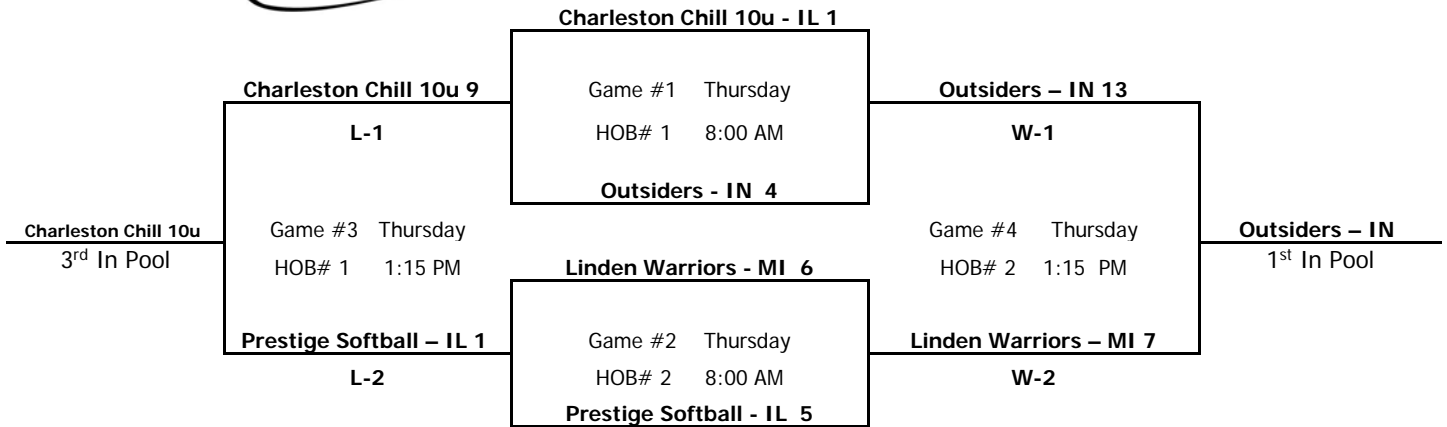

Age:  
10u B

NSA World Series

**Pool "A"**

**HOB = HOBART**

Loser of Game #4 is 2nd Place in Pool. Loser of Game #3 is 4th in Pool

Age:  
10u B

NSA World Series

**Pool "B"**

**HOB = HOBART**

Loser of Game #4 is 2nd Place in Pool. Loser of Game #3 is 4th in Pool

Age:  
10u B

NSA World Series

**Pool "C"**

**HOB = HOBART**

Loser of Game #4 is 2nd Place in Pool. Loser of Game #3 is 4th in Pool

Age:  
10u B

NSA World Series

Pool "D"

HOB = HOBART

Loser of Game #4 is 2nd Place in Pool. Loser of Game #3 is 4th in Pool

Age: 10u B	Pool "E"		HOB = HOBART		
NSA World Series			W	L	Place in Pool
	1)	Indiana Elite		II	3 <sup>rd</sup> in Pool
	2)	Villa Grove Elite - IL	I	I	2 <sup>nd</sup> in Pool
	3)	Kaukauna Ghosts - WI	II		1 <sup>st</sup> in Pool
Day / Time / Location					
	Game # 1	(0) 1 vs 2 (12)	Thursday	HOB# 3	11:30 AM
	Game # 2	(0) 1 vs 3 (16)	Thursday	HOB# 3	3:00 PM
	Game # 3	(3) 2 vs 3 (7)	Thursday	HOB# 1	6:30 PM
Tie Breaker for 3 Team Pools:					
1. Win-Loss Record 2. Head to Head 3. Run Differential (w/Teams Tied) 4. Runs Against 5. Runs Scored 6. Coin Toss					