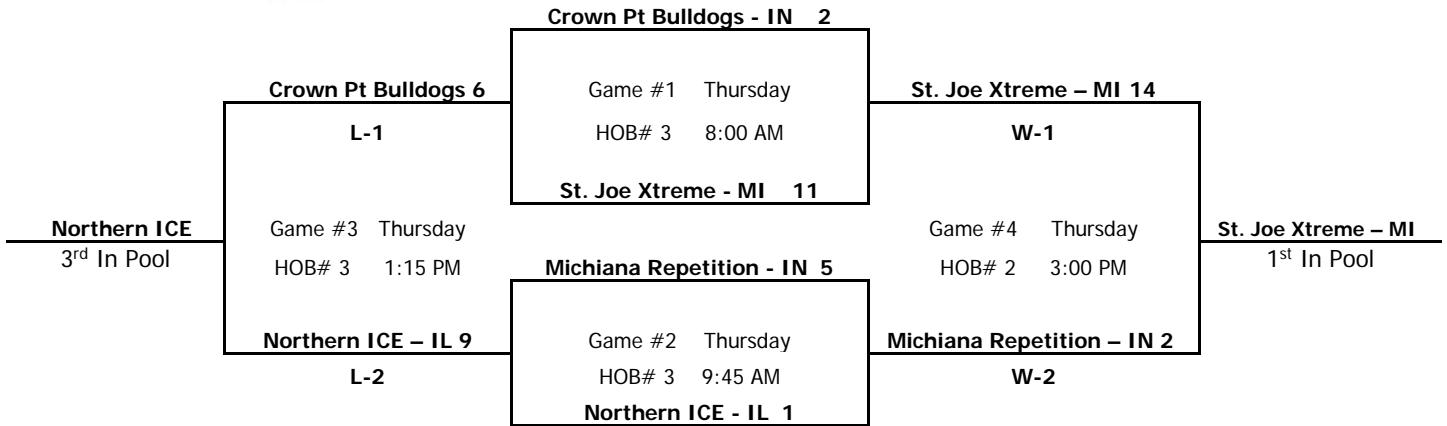

Age:  
10u B

NSA World Series

**Pool "A"**

**HOB = HOBART**

Loser of Game #4 is 2nd Place in Pool. Loser of Game #3 is 4th in Pool

Age:  
10u B

NSA World Series

**Pool "B"**

**HOB = HOBART**

Loser of Game #4 is 2nd Place in Pool. Loser of Game #3 is 4th in Pool

Age:  
10u B

NSA World Series

**Pool "C"**

**HOB = HOBART**

Loser of Game #4 is 2nd Place in Pool. Loser of Game #3 is 4th in Pool

Age:  
10u B

NSA World Series

Pool "D"

HOB = HOBART

Loser of Game #4 is 2nd Place in Pool. Loser of Game #3 is 4th in Pool

Age: 10u B	Pool "E"		HOB = HOBART		
NSA World Series			W	L	Place in Pool
	1)	Indiana Elite		II	3 <sup>rd</sup> in Pool
	2)	Villa Grove Elite - IL	I	I	2 <sup>nd</sup> in Pool
	3)	Kaukauna Ghosts - WI	II		1 <sup>st</sup> in Pool
Day / Time / Location					
	Game # 1	(0) 1 vs 2 (12)	Thursday	HOB# 3	11:30 AM
	Game # 2	(0) 1 vs 3 (16)	Thursday	HOB# 3	3:00 PM
	Game # 3	(3) 2 vs 3 (7)	Thursday	HOB# 1	6:30 PM
Tie Breaker for 3 Team Pools:					
1. Win-Loss Record 2. Head to Head 3. Run Differential (w/Teams Tied) 4. Runs Against 5. Runs Scored 6. Coin Toss					