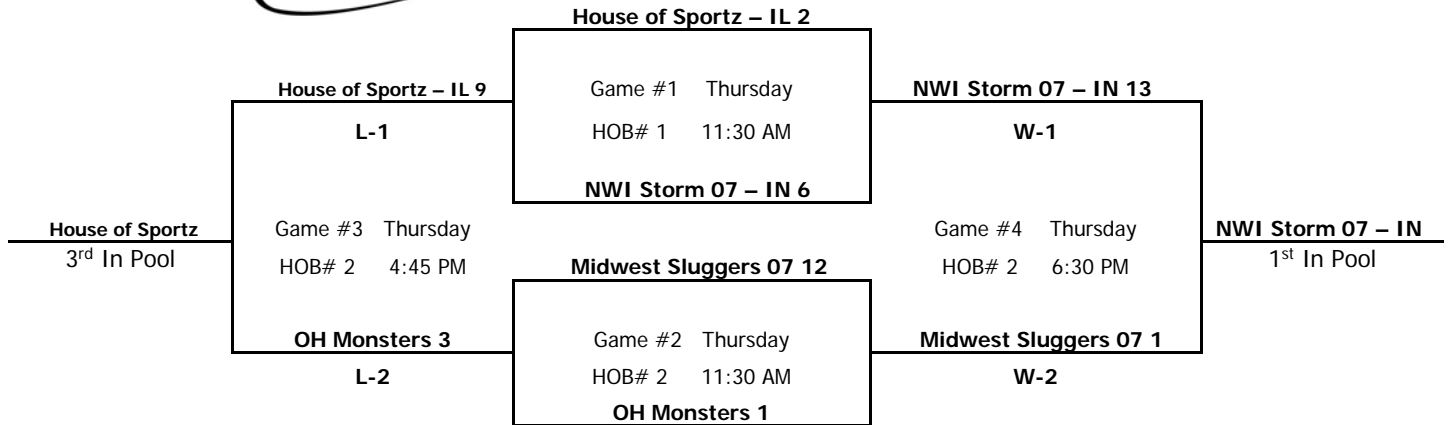

Age:  
10u B

NSA World Series

**Pool "A"**

**HOB = HOBART**

Loser of Game #4 is 2nd Place in Pool. Loser of Game #3 is 4th in Pool

Age:  
10u B

NSA World Series

**Pool "B"**

**HOB = HOBART**

Loser of Game #4 is 2nd Place in Pool. Loser of Game #3 is 4th in Pool

Age:  
10u B

NSA World Series

**Pool "C"**

**HOB = HOBART**

Loser of Game #4 is 2nd Place in Pool. Loser of Game #3 is 4th in Pool

Age:  
10u B

NSA World Series

Pool "D"

HOB = HOBART

Loser of Game #4 is 2nd Place in Pool. Loser of Game #3 is 4th in Pool

Age: 10u B	Pool "E"		HOB = HOBART		
NSA World Series			W	L	Place in Pool
	1)	Indiana Elite		II	3 <sup>rd</sup> in Pool
	2)	Villa Grove Elite - IL	I	I	2 <sup>nd</sup> in Pool
	3)	Kaukauna Ghosts - WI	II		1 <sup>st</sup> in Pool
Day / Time / Location					
	Game # 1	(0) 1 vs 2 (12)	Thursday	HOB# 3	11:30 AM
	Game # 2	(0) 1 vs 3 (16)	Thursday	HOB# 3	3:00 PM
	Game # 3	(3) 2 vs 3 (7)	Thursday	HOB# 1	6:30 PM
Tie Breaker for 3 Team Pools:					
1. Win-Loss Record 2. Head to Head 3. Run Differential (w/Teams Tied) 4. Runs Against 5. Runs Scored 6. Coin Toss					