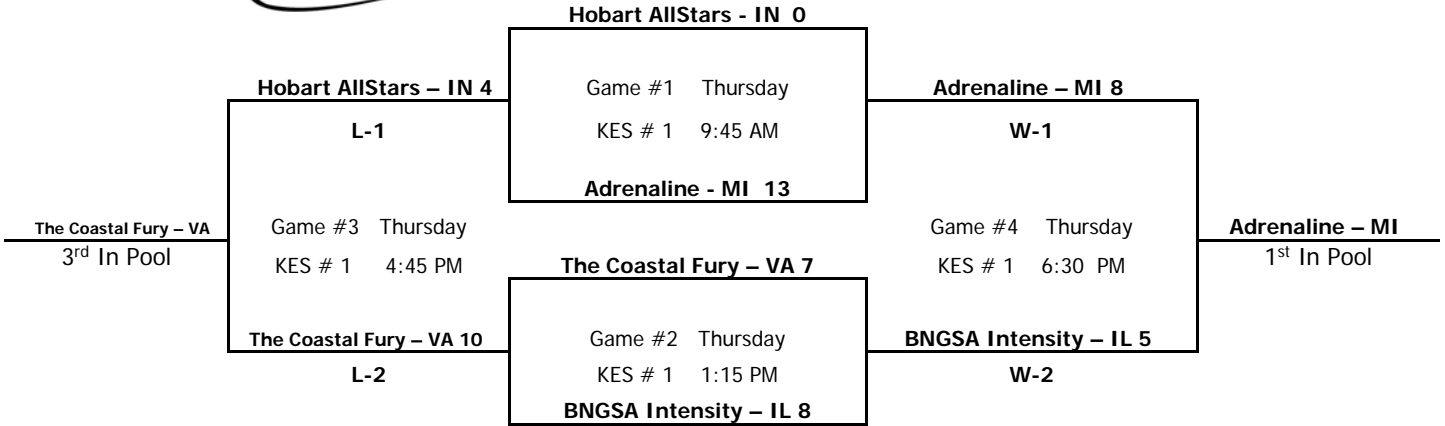

Age: 16u "B"	POOL "A" Updated 7-23-18	Pool "A"	KES = KESLING PARK in LaPorte		
<i>NSA World Series</i>			W	L	Place in Pool
	1)	Stealth - Ward - MI	I	I	2 nd in Pool
	2)	NC Nova - IN	I	I	3 rd in Pool
	3)	Tomahawk Nation - IN	I	I	1 st in Pool
Day / Time / Location					
Oak Forest Outrage - IL FORFEITED	Game # 1	(5) 1 vs 2 (6)	Thursday	KES # 2	8:00 AM
	Game # 2	(5) 1 vs 3 (4)	Thursday	KES # 3	11:30 AM
	Game # 3	(2) 2 vs 3 (4)	Thursday	KES # 3	3:00 PM
<u>Tie Breaker for 3 Team Pools:</u> 1. Win-Loss Record 2. Head to Head 3. Run Differential (w/Teams Tied) 4. Runs Against 5. Runs Scored 6. Coin Toss					

Age:
16u "B"
NSA World Series

Pool "B"

KES = KESLING PARK in LaPorte

Loser of Game #4 is 2nd Place in Pool. Loser of Game #3 is 4th in Pool

Age:
16u "B"
NSA World Series

Pool "C"

KES = KESLING PARK in LaPorte

Loser of Game #4 is 2nd Place in Pool. Loser of Game #3 is 4th in Pool

Age:
16u "B"
 NSA World Series

Pool "D"

KES = KESLING PARK in LaPorte

Loser of Game #4 is 2nd Place in Pool. Loser of Game #3 is 4th in Pool

Age:
16u "B"
 NSA World Series

Pool "E"

KES = KESLING PARK in LaPorte

Loser of Game #4 is 2nd Place in Pool. Loser of Game #3 is 4th in Pool

Age:
16u "B"
 NSA World Series

Pool "F"

KES = KESLING PARK in LaPorte