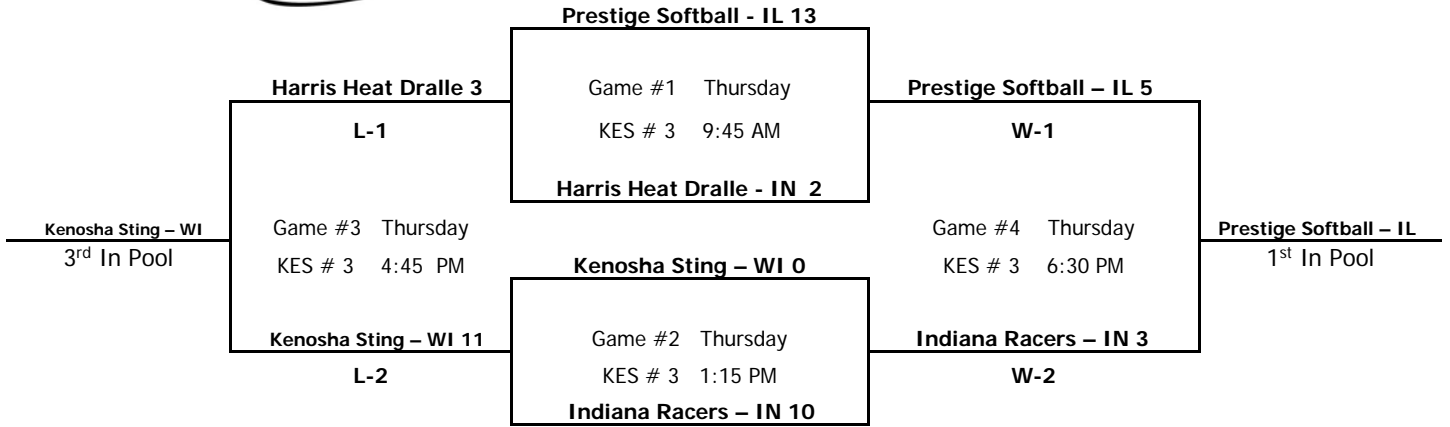

Age: 16u "B"	POOL "A" Updated 7-23-18	Pool "A"	KES = KESLING PARK in LaPorte		
<i>NSA World Series</i>			W	L	Place in Pool
	1)	Stealth - Ward - MI	I	I	2 nd in Pool
	2)	NC Nova - IN	I	I	3 rd in Pool
	3)	Tomahawk Nation - IN	I	I	1 st in Pool
Day / Time / Location					
Oak Forest Outrage - IL FORFEITED	Game # 1	(5) 1 vs 2 (6)	Thursday	KES # 2	8:00 AM
	Game # 2	(5) 1 vs 3 (4)	Thursday	KES # 3	11:30 AM
	Game # 3	(2) 2 vs 3 (4)	Thursday	KES # 3	3:00 PM
<u>Tie Breaker for 3 Team Pools:</u> 1. Win-Loss Record 2. Head to Head 3. Run Differential (w/Teams Tied) 4. Runs Against 5. Runs Scored 6. Coin Toss					

Loser of Game #4 is 2nd Place in Pool. Loser of Game #3 is 4th in Pool

Age:
16u "B"
 NSA World Series

Pool "D"

KES = KESLING PARK in LaPorte

Loser of Game #4 is 2nd Place in Pool. Loser of Game #3 is 4th in Pool

Age:
16u "B"
 NSA World Series

Pool "E"

KES = KESLING PARK in LaPorte

Loser of Game #4 is 2nd Place in Pool. Loser of Game #3 is 4th in Pool

Age:
16u "B"
 NSA World Series

Pool "F"

KES = KESLING PARK in LaPorte

Loser of Game #4 is 2nd Place in Pool. Loser of Game #3 is 4th in Pool

Age:
16u "B"
NSA World Series

Pool "G"

KES = KESLING PARK in LaPorte

Loser of Game #4 is 2nd Place in Pool. Loser of Game #3 is 4th in Pool