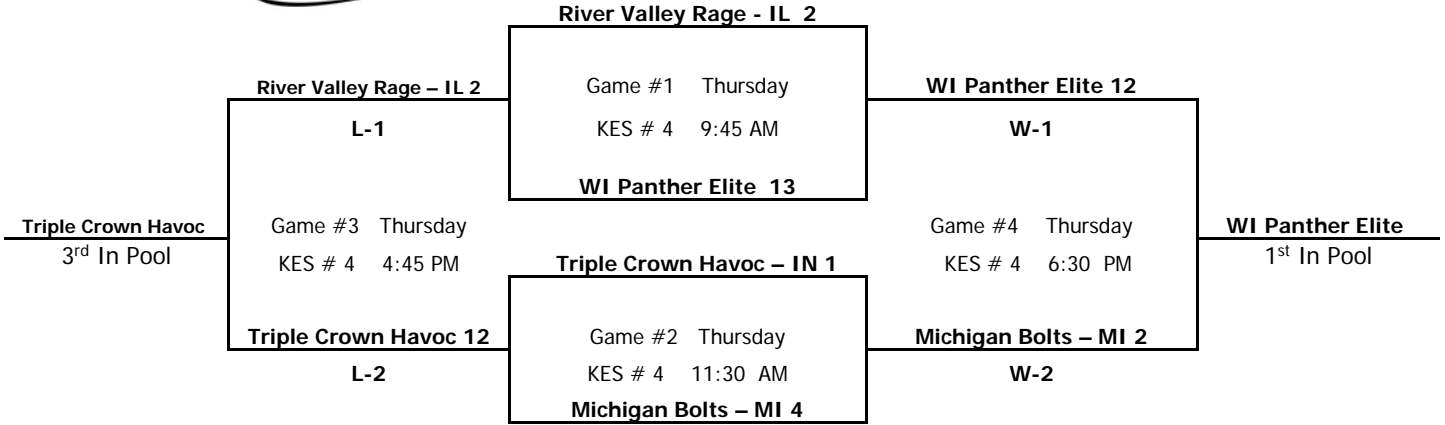

Age: 16u "B"	POOL "A" Updated 7-23-18	Pool "A"	KES = KESLING PARK in LaPorte		
<i>NSA World Series</i>			W	L	Place in Pool
	1)	Stealth - Ward - MI	I	I	2 nd in Pool
	2)	NC Nova - IN	I	I	3 rd in Pool
	3)	Tomahawk Nation - IN	I	I	1 st in Pool
Day / Time / Location					
Oak Forest Outrage - IL FORFEITED	Game # 1	(5) 1 vs 2 (6)	Thursday	KES # 2	8:00 AM
	Game # 2	(5) 1 vs 3 (4)	Thursday	KES # 3	11:30 AM
	Game # 3	(2) 2 vs 3 (4)	Thursday	KES # 3	3:00 PM
<u>Tie Breaker for 3 Team Pools:</u> 1. Win-Loss Record 2. Head to Head 3. Run Differential (w/Teams Tied) 4. Runs Against 5. Runs Scored 6. Coin Toss					

Age:
16u "B"
NSA World Series

Pool "B"

KES = KESLING PARK in LaPorte

Loser of Game #4 is 2nd Place in Pool. Loser of Game #3 is 4th in Pool

Age:
16u "B"
NSA World Series

Pool "C"

KES = KESLING PARK in LaPorte

Loser of Game #4 is 2nd Place in Pool. Loser of Game #3 is 4th in Pool

Age:
16u "B"
 NSA World Series

Pool "D"

KES = KESLING PARK in LaPorte

Loser of Game #4 is 2nd Place in Pool. Loser of Game #3 is 4th in Pool

Age:
16u "B"
 NSA World Series

Pool "E"

KES = KESLING PARK in LaPorte

Loser of Game #4 is 2nd Place in Pool. Loser of Game #3 is 4th in Pool

Age:
16u "B"
 NSA World Series

Pool "F"

KES = KESLING PARK in LaPorte