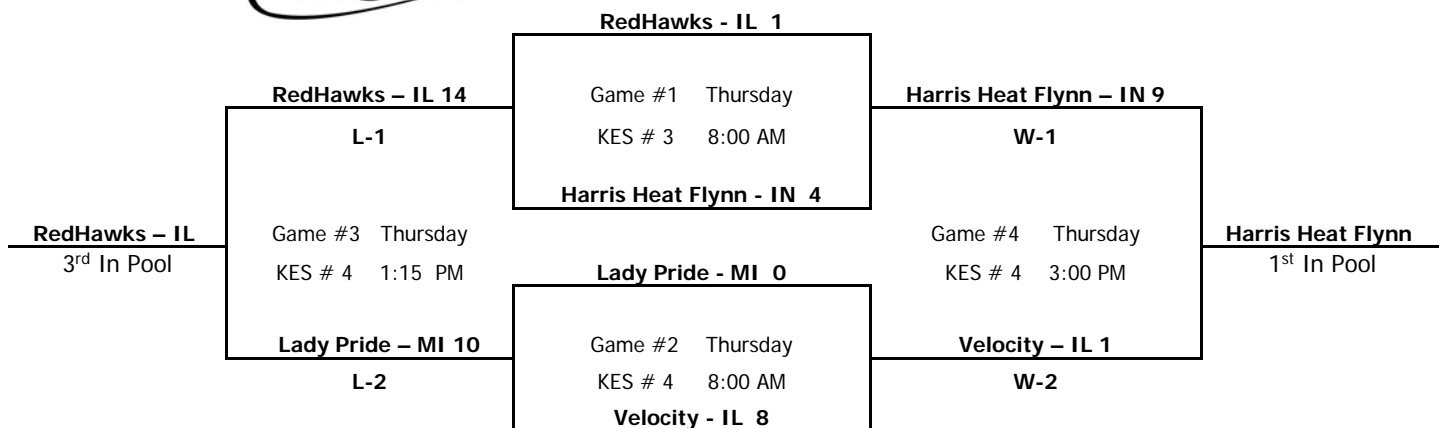

Age: 16u "B"	POOL "A" Updated 7-23-18	Pool "A"	KES = KESLING PARK in LaPorte		
<i>NSA World Series</i>			W	L	Place in Pool
	1)	Stealth - Ward - MI	I	I	2 nd in Pool
	2)	NC Nova - IN	I	I	3 rd in Pool
	3)	Tomahawk Nation - IN	I	I	1 st in Pool
Day / Time / Location					
Oak Forest Outrage - IL FORFEITED	Game # 1	(5) 1 vs 2 (6)	Thursday	KES # 2	8:00 AM
	Game # 2	(5) 1 vs 3 (4)	Thursday	KES # 3	11:30 AM
	Game # 3	(2) 2 vs 3 (4)	Thursday	KES # 3	3:00 PM
<u>Tie Breaker for 3 Team Pools:</u> 1. Win-Loss Record 2. Head to Head 3. Run Differential (w/Teams Tied) 4. Runs Against 5. Runs Scored 6. Coin Toss					

Age:
16u "B"
NSA World Series

Pool "B"

KES = KESLING PARK in LaPorte

Loser of Game #4 is 2nd Place in Pool. Loser of Game #3 is 4th in Pool

Age:
16u "B"
NSA World Series

Pool "C"

KES = KESLING PARK in LaPorte

Loser of Game #4 is 2nd Place in Pool. Loser of Game #3 is 4th in Pool

Age:
16u "B"
 NSA World Series

Pool "D"

KES = KESLING PARK in LaPorte

Loser of Game #4 is 2nd Place in Pool. Loser of Game #3 is 4th in Pool

Loser of Game #4 is 2nd Place in Pool. Loser of Game #3 is 4th in Pool

Age:
16u "B"
NSA World Series

Pool "G"

KES = KESLING PARK in LaPorte

Loser of Game #4 is 2nd Place in Pool. Loser of Game #3 is 4th in Pool