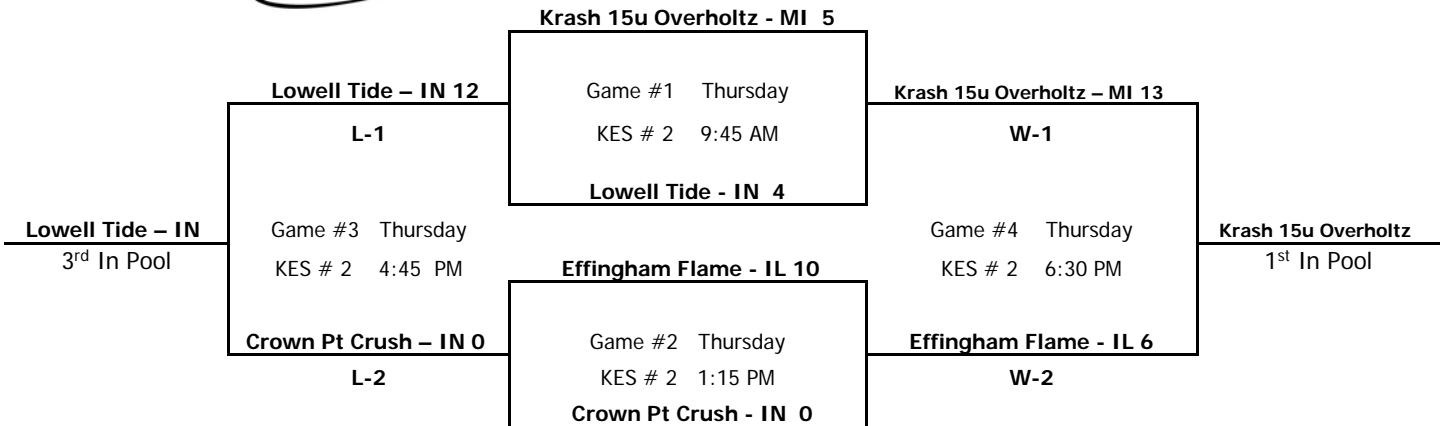

Age: 16u "B"	POOL "A" Updated 7-23-18	Pool "A"	KES = KESLING PARK in LaPorte		
<i>NSA World Series</i>			W	L	Place in Pool
	1)	Stealth - Ward - MI	I	I	2 nd in Pool
	2)	NC Nova - IN	I	I	3 rd in Pool
	3)	Tomahawk Nation - IN	I	I	1 st in Pool
Day / Time / Location					
Oak Forest Outrage - IL FORFEITED	Game # 1	(5) 1 vs 2 (6)	Thursday	KES # 2	8:00 AM
	Game # 2	(5) 1 vs 3 (4)	Thursday	KES # 3	11:30 AM
	Game # 3	(2) 2 vs 3 (4)	Thursday	KES # 3	3:00 PM
<u>Tie Breaker for 3 Team Pools:</u> 1. Win-Loss Record 2. Head to Head 3. Run Differential (w/Teams Tied) 4. Runs Against 5. Runs Scored 6. Coin Toss					

Loser of Game #4 is 2nd Place in Pool. Loser of Game #3 is 4th in Pool

Age:
16u "B"
 NSA World Series

Pool "D"

KES = KESLING PARK in LaPorte

Loser of Game #4 is 2nd Place in Pool. Loser of Game #3 is 4th in Pool

Age:
16u "B"
 NSA World Series

Pool "E"

KES = KESLING PARK in LaPorte

Loser of Game #4 is 2nd Place in Pool. Loser of Game #3 is 4th in Pool

Age:
16u "B"
 NSA World Series

Pool "F"

KES = KESLING PARK in LaPorte

Loser of Game #4 is 2nd Place in Pool. Loser of Game #3 is 4th in Pool

Age:
16u "B"
NSA World Series

Pool "G"

KES = KESLING PARK in LaPorte

Loser of Game #4 is 2nd Place in Pool. Loser of Game #3 is 4th in Pool