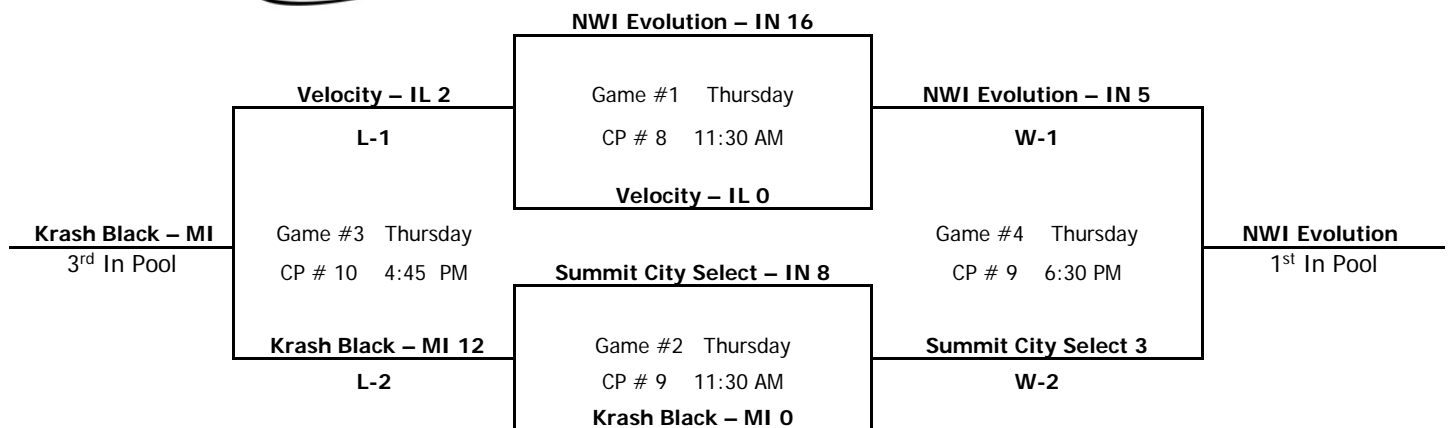

Age:
18u "B"
 NSA World Series

Pool "A"

CP = CROWN POINT

Loser of Game #4 is 2nd Place in Pool. Loser of Game #3 is 4th in Pool

Age:
18u "B"
 NSA World Series

Pool "B"

CP = CROWN POINT

Loser of Game #4 is 2nd Place in Pool. Loser of Game #3 is 4th in Pool

Age:
18u "B"
 NSA World Series

Pool "C"

CP = CROWN POINT

Loser of Game #4 is 2nd Place in Pool. Loser of Game #3 is 4th in Pool

Age: 18u "B"		Pool "D"	CP = CROWN POINT		
<i>NSA World Series</i>			W	L	Place in Pool
	1)	Kenosha Sting - WI		II	3 rd in Pool
	2)	Diamond Dawgs - IN	I	I	2 nd in Pool
	3)	KGSSL Aftershock - IL	II		1 st in Pool
Day / Time / Location					
	Game # 1	(4) 1 vs 2 (10)	Thursday	CP # 10	8:00 AM
	Game # 2	(6) 1 vs 3 (7)	Thursday	CP # 10	11:30 AM
	Game # 3	(0) 2 vs 3 (6)	Thursday	CP # 9	4:45 PM
<u>Tie Breaker for 3 Team Pools:</u> 1. Win-Loss Record 2. Head to Head 3. Run Differential (w/Teams Tied) 4. Runs Against 5. Runs Scored 6. Coin Toss					

Age: 18u "B"		Pool "E"	CP = CROWN POINT		
<i>NSA World Series</i>			W	L	Place in Pool
	1)	Charleston Chill - IL		II	3 rd in Pool
	2)	Krash Clark - MI	I	I	2 nd in Pool
	3)	Hot Shots - IN	II		1 st in Pool
Day / Time / Location					
	Game # 1	(1) 1 vs 2 (3)	Thursday	CP # 10	9:45 AM
	Game # 2	(7) 1 vs 3 (12)	Thursday	CP # 10	1:15 PM
	Game # 3	(1) 2 vs 3 (11)	Thursday	CP # 10	6:30 PM
<u>Tie Breaker for 3 Team Pools:</u> 1. Win-Loss Record 2. Head to Head 3. Run Differential (w/Teams Tied) 4. Runs Against 5. Runs Scored 6. Coin Toss					