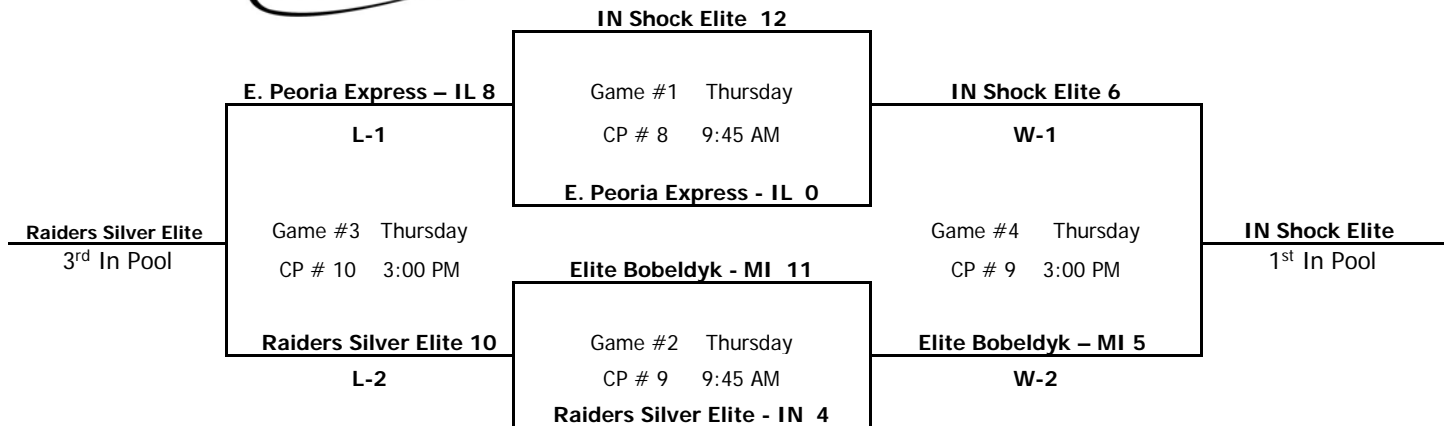

Age:
18u "B"
 NSA World Series

Pool "A"

CP = CROWN POINT

Loser of Game #4 is 2nd Place in Pool. Loser of Game #3 is 4th in Pool

Age:
18u "B"
 NSA World Series

Pool "B"

CP = CROWN POINT

Loser of Game #4 is 2nd Place in Pool. Loser of Game #3 is 4th in Pool

Age:
18u "B"
 NSA World Series

Pool "C"

CP = CROWN POINT

Loser of Game #4 is 2nd Place in Pool. Loser of Game #3 is 4th in Pool

Age: 18u "B"		Pool "D"	CP = CROWN POINT		
<i>NSA World Series</i>			W	L	Place in Pool
	1)	Kenosha Sting - WI		II	3 rd in Pool
	2)	Diamond Dawgs - IN	I	I	2 nd in Pool
	3)	KGSSL Aftershock - IL	II		1 st in Pool
Day / Time / Location					
	Game # 1	(4) 1 vs 2 (10)	Thursday	CP # 10	8:00 AM
	Game # 2	(6) 1 vs 3 (7)	Thursday	CP # 10	11:30 AM
	Game # 3	(0) 2 vs 3 (6)	Thursday	CP # 9	4:45 PM
<u>Tie Breaker for 3 Team Pools:</u> 1. Win-Loss Record 2. Head to Head 3. Run Differential (w/Teams Tied) 4. Runs Against 5. Runs Scored 6. Coin Toss					

Age: 18u "B"		Pool "E"	CP = CROWN POINT		
<i>NSA World Series</i>			W	L	Place in Pool
	1)	Charleston Chill - IL		II	3 rd in Pool
	2)	Krash Clark - MI	I	I	2 nd in Pool
	3)	Hot Shots - IN	II		1 st in Pool
Day / Time / Location					
	Game # 1	(1) 1 vs 2 (3)	Thursday	CP # 10	9:45 AM
	Game # 2	(7) 1 vs 3 (12)	Thursday	CP # 10	1:15 PM
	Game # 3	(1) 2 vs 3 (11)	Thursday	CP # 10	6:30 PM
<u>Tie Breaker for 3 Team Pools:</u> 1. Win-Loss Record 2. Head to Head 3. Run Differential (w/Teams Tied) 4. Runs Against 5. Runs Scored 6. Coin Toss					