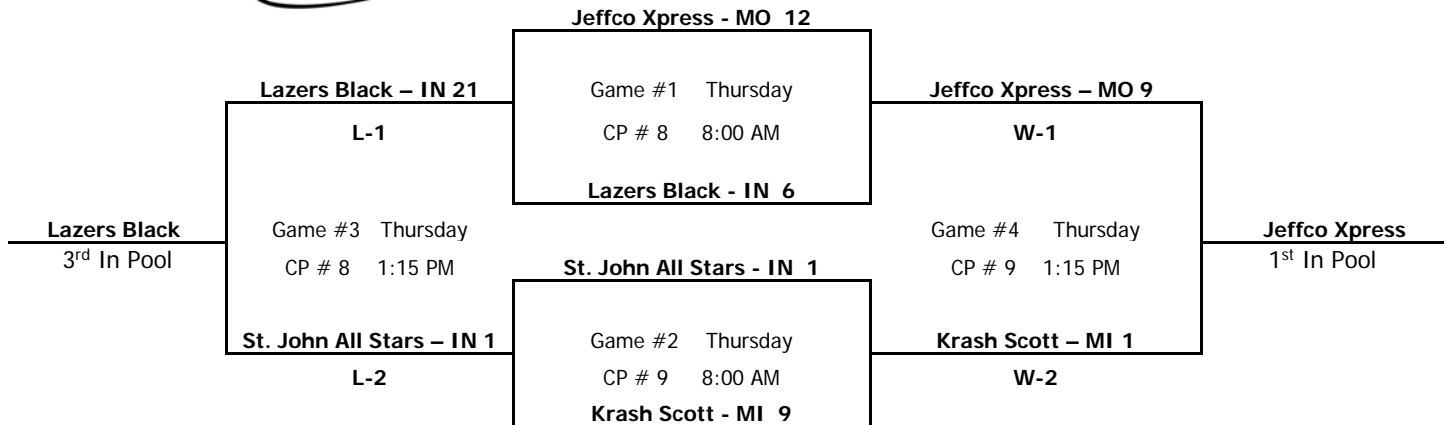

Age:
18u "B"
 NSA World Series

Pool "A"

CP = CROWN POINT

Loser of Game #4 is 2nd Place in Pool. Loser of Game #3 is 4th in Pool

Age:
18u "B"
 NSA World Series

Pool "B"

CP = CROWN POINT

Loser of Game #4 is 2nd Place in Pool. Loser of Game #3 is 4th in Pool

Age:
18u "B"
 NSA World Series

Pool "C"

CP = CROWN POINT

Loser of Game #4 is 2nd Place in Pool. Loser of Game #3 is 4th in Pool

Age: 18u "B"		Pool "D"	CP = CROWN POINT		
<i>NSA World Series</i>			W	L	Place in Pool
	1)	Kenosha Sting - WI		II	3 rd in Pool
	2)	Diamond Dawgs - IN	I	I	2 nd in Pool
	3)	KGSSL Aftershock - IL	II		1 st in Pool
Day / Time / Location					
	Game # 1	(4) 1 vs 2 (10)	Thursday	CP # 10	8:00 AM
	Game # 2	(6) 1 vs 3 (7)	Thursday	CP # 10	11:30 AM
	Game # 3	(0) 2 vs 3 (6)	Thursday	CP # 9	4:45 PM
<u>Tie Breaker for 3 Team Pools:</u> 1. Win-Loss Record 2. Head to Head 3. Run Differential (w/Teams Tied) 4. Runs Against 5. Runs Scored 6. Coin Toss					

Age: 18u "B"		Pool "E"	CP = CROWN POINT		
<i>NSA World Series</i>			W	L	Place in Pool
	1)	Charleston Chill - IL		II	3 rd in Pool
	2)	Krash Clark - MI	I	I	2 nd in Pool
	3)	Hot Shots - IN	II		1 st in Pool
Day / Time / Location					
	Game # 1	(1) 1 vs 2 (3)	Thursday	CP # 10	9:45 AM
	Game # 2	(7) 1 vs 3 (12)	Thursday	CP # 10	1:15 PM
	Game # 3	(1) 2 vs 3 (11)	Thursday	CP # 10	6:30 PM
<u>Tie Breaker for 3 Team Pools:</u> 1. Win-Loss Record 2. Head to Head 3. Run Differential (w/Teams Tied) 4. Runs Against 5. Runs Scored 6. Coin Toss					