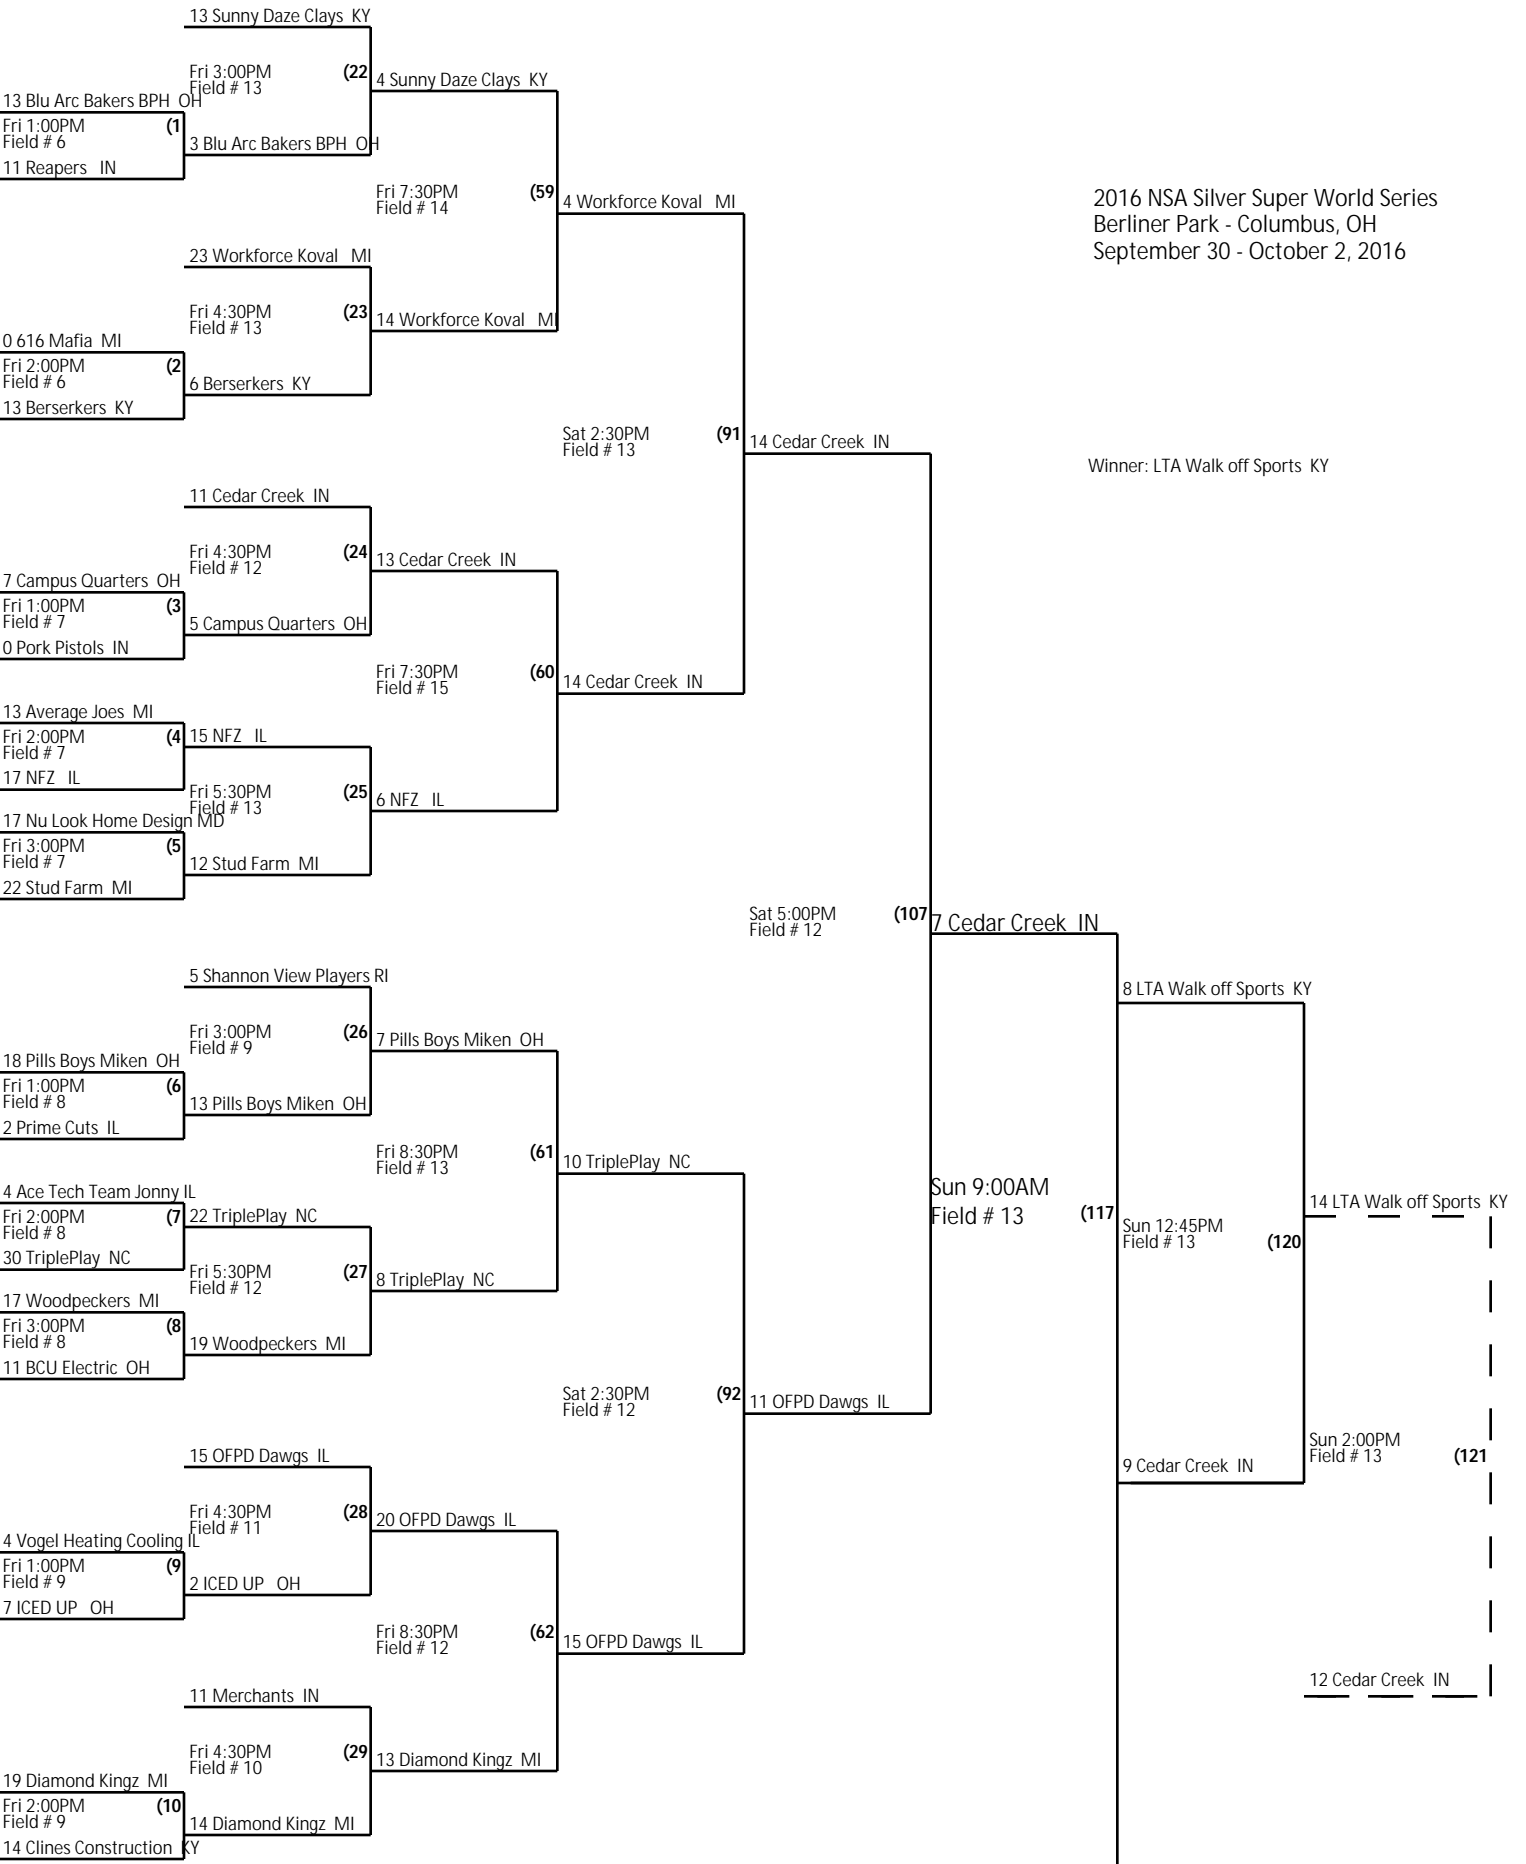

2016 NSA Silver Super World Series
 Berliner Park - Columbus, OH
 September 30 - October 2, 2016

Winner: LTA Walk off Sports KY

16 Bulldogs MO

Fri 3:00PM (30)
Field # 6

17 Bulldogs MO

7 Wreck League Heroes IL