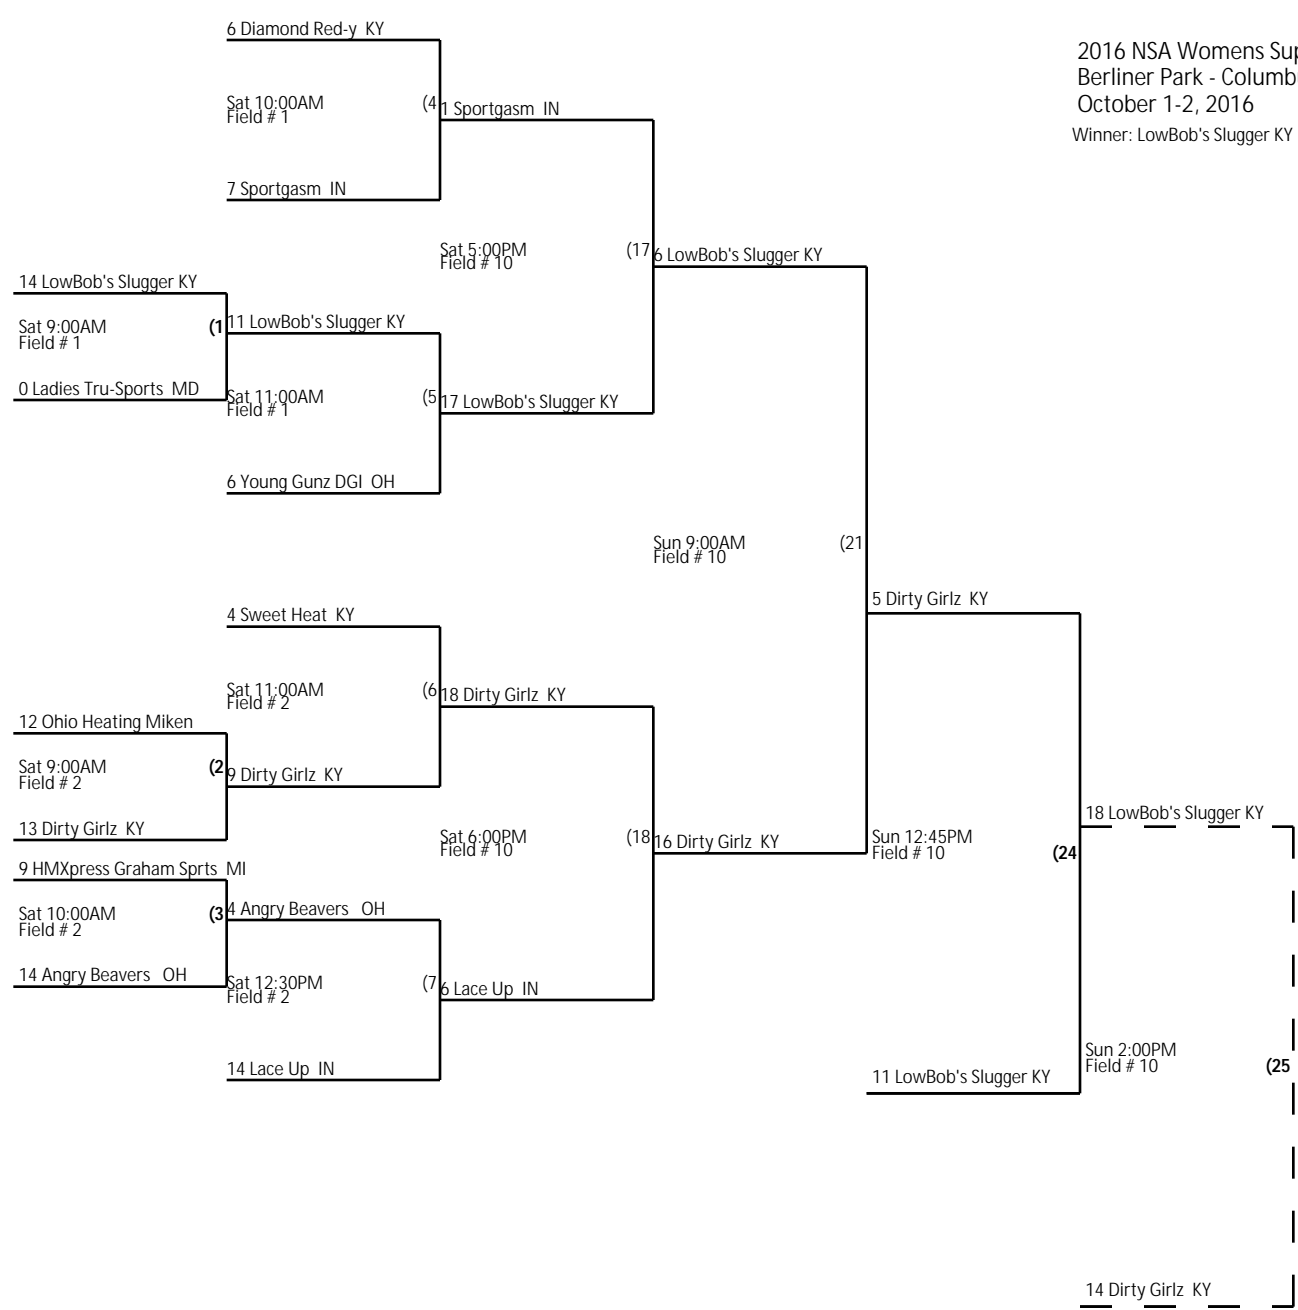

2016 NSA Womens Super World Series
 Berliner Park - Columbus, OH
 October 1-2, 2016
 Winner: LowBob's Slugger KY

1 Sweet Heat KY

5 Sportgasm IN

10 LowBob's Slugger KY

Sat 4:00PM Field # 2 (14)

6 Ohio Heating Miken

25 Ladies Tru-Sports MD

Sat 4:00PM Field # 1 (13)

5 Ladies Tru-Sports MD

Sun 10:15AM Field # 10 (22)

Sat 1:30PM Field # 1 (9)

8 HMXpress Graham Sprts MI

9 Angry Beavers OH

4 Lace Up IN