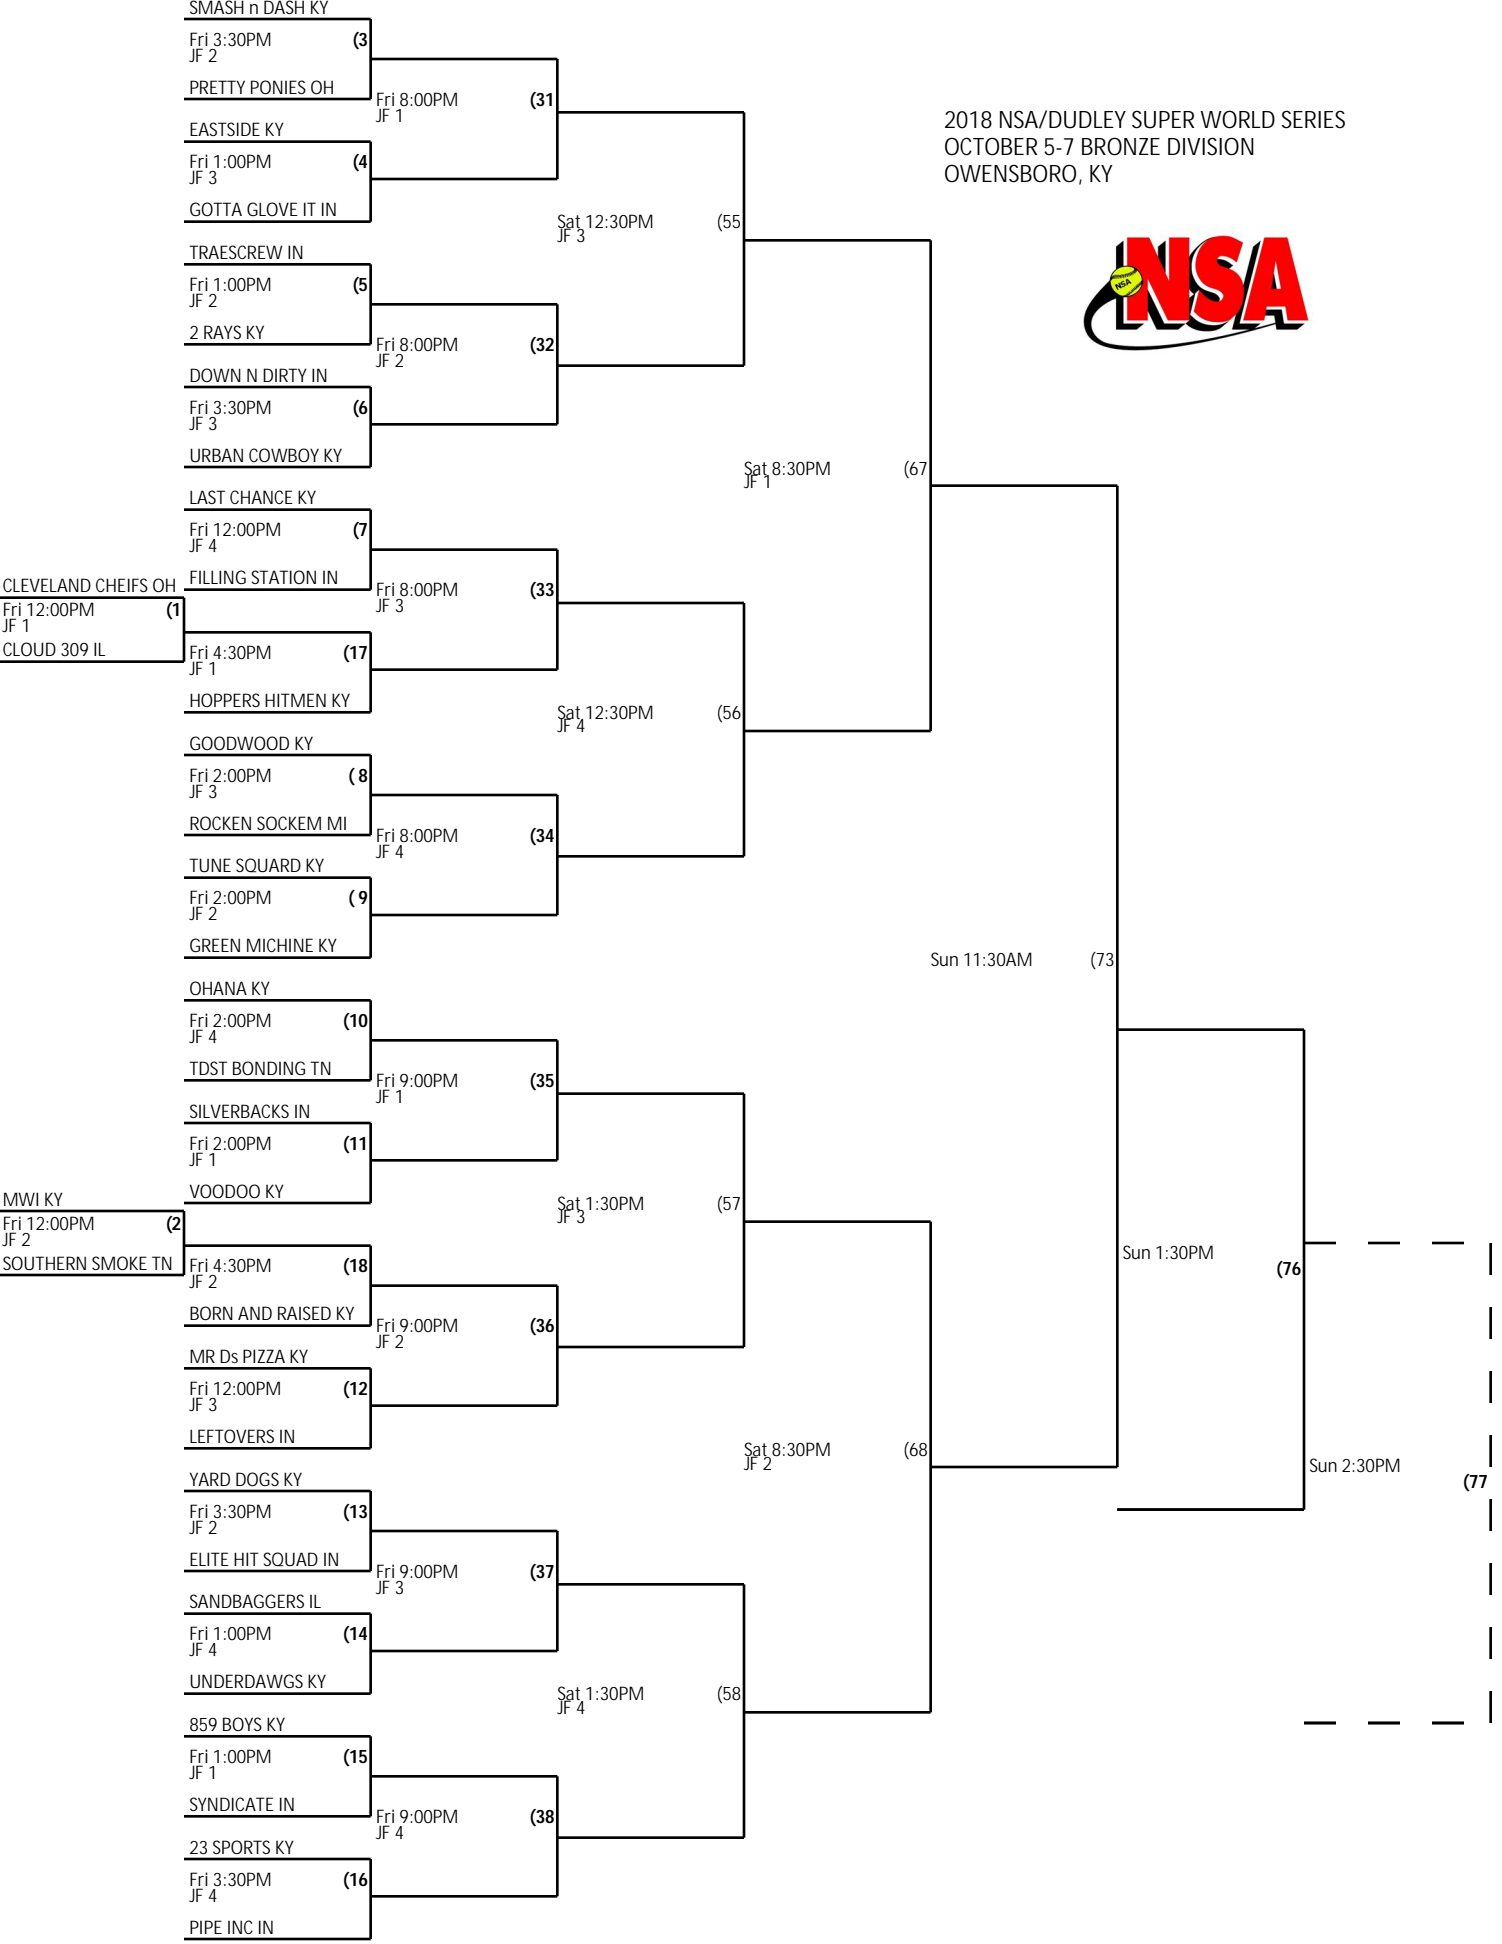

2018 NSA/DUDLEY SUPER WORLD SERIES  
 OCTOBER 5-7 BRONZE DIVISION  
 OWENSBORO, KY

Loser 13  
Fri 5:30PM  
JF 3 (23)

Loser 35  
Sat 2:30PM  
JF 3 (47)

Loser 58

Loser 14

Sat 8:00AM  
JF 3 (39)

Loser 29

Sat 7:00PM  
JF 3 (59)

Sat 9:30PM  
JF 1 (63)

Sun 9:00AM  
JF 3 (69)

Loser 18  
Fri 7:00PM  
JF 4 (29)

Loser 38  
Sat 2:30PM  
JF 4 (48)

Sun 10:00AM  
JF 3 (71)

Loser 1  
Fri 4:30PM  
JF 3 (19)

Sat 8:00AM  
JF 4 (40)

Loser 23